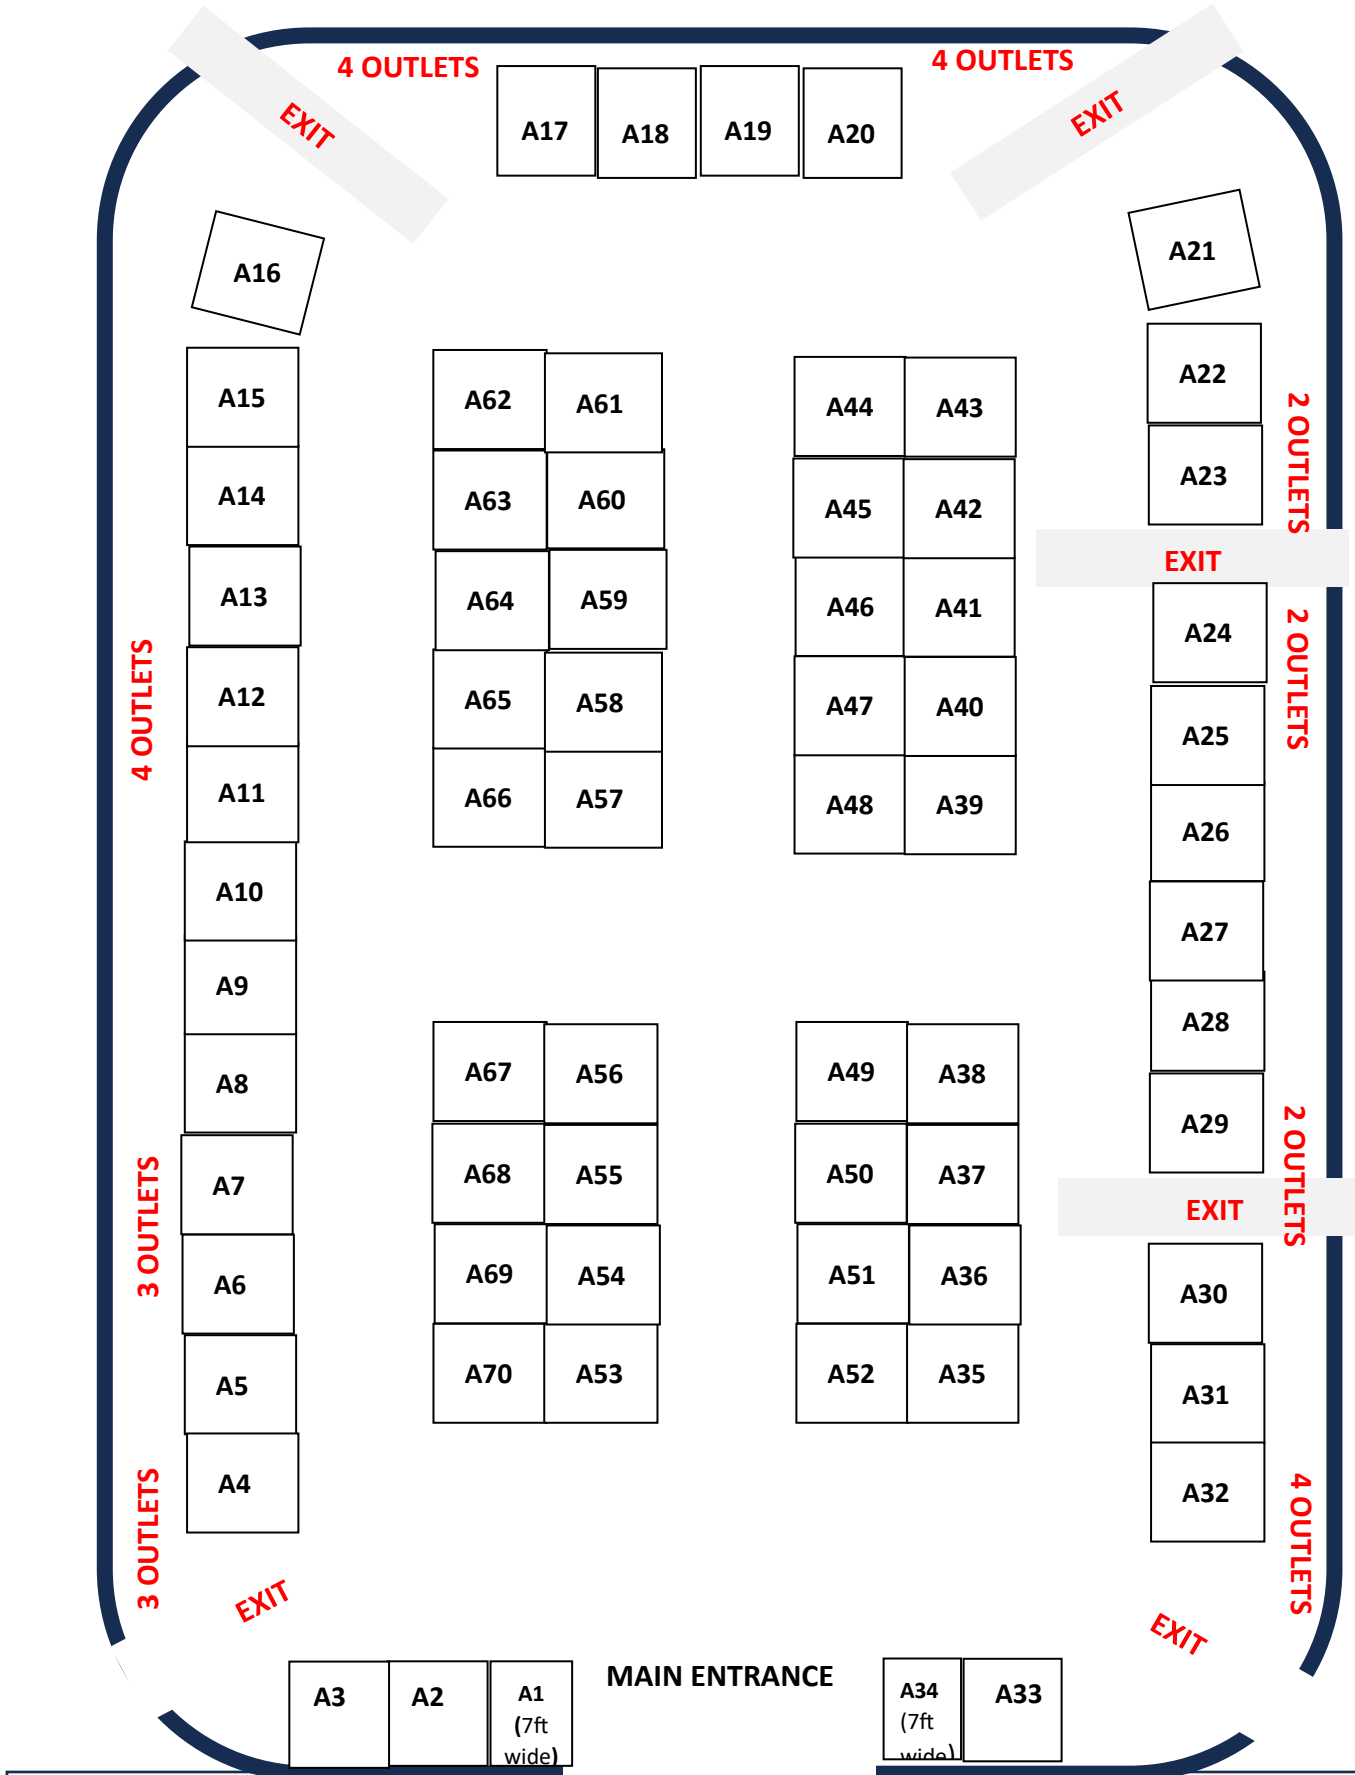

# ARENA LAYOUT

Updated for 2025 Festival

Arena Spots are 12ft wide x 10 ft deep unless marked otherwise

WASHROOM