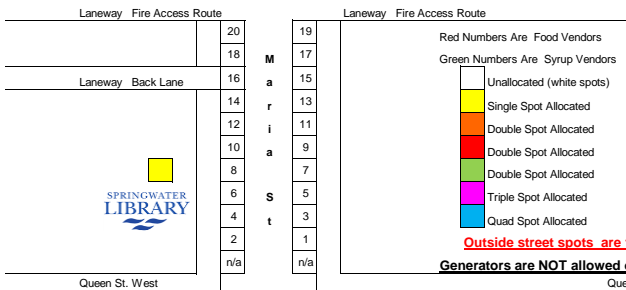

ARENA

Food?
Friday/Saturday
Arena Grounds

Arena Entrance
Free Admission

VENDOR STREET MAP 2019

Last Update: 27/04/2018 18:45

54th Elmvale Maple Syrup Festival - Saturday April 27th, 2019

Arena Grounds

86 84 82 80	78 76 74 72	70 68 66 64 62	60 58 56 54 52	50 48 46 44 42	40 38 36 34 32	30 28 26 24 22	20 18 16 14 12	10 8 6 4 2	B D F
85 83 81 79	77 75 73 71	69 67 65 63 61	59 57 55 53 51	49 47 45 43 41	39 37 35 33 31	29 27 25 23 21	19 17 15 13 11	9 7 5 3 1	A C E