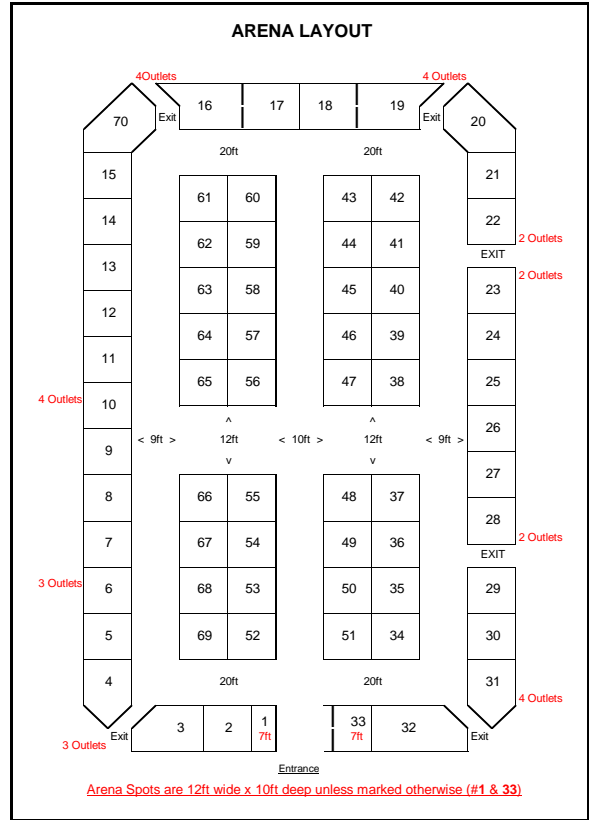

ARENA

Food?
Friday/Saturday
Arena Grounds

Arena Entrance
Free Admission

VENDOR STREET MAP 2019

Last Update: 27/04/2018 18:45

54th Elmvale Maple Syrup Festival - Saturday April 27th, 2019

Arena Grounds

86 84 82 80	78 76 74 72	70 68 66 64 62	60 58 56 54 52	50 48 46 44 42	40 38 36 34 32	30 28 26 24 22	20 18 16 14 12	10 8 6 4 2	B D F
85 83 81 79	77 75 73 71	69 67 65 63 61	59 57 55 53 51	49 47 45 43 41	39 37 35 33 31	29 27 25 23 21	19 17 15 13 11	9 7 5 3 1	A C E